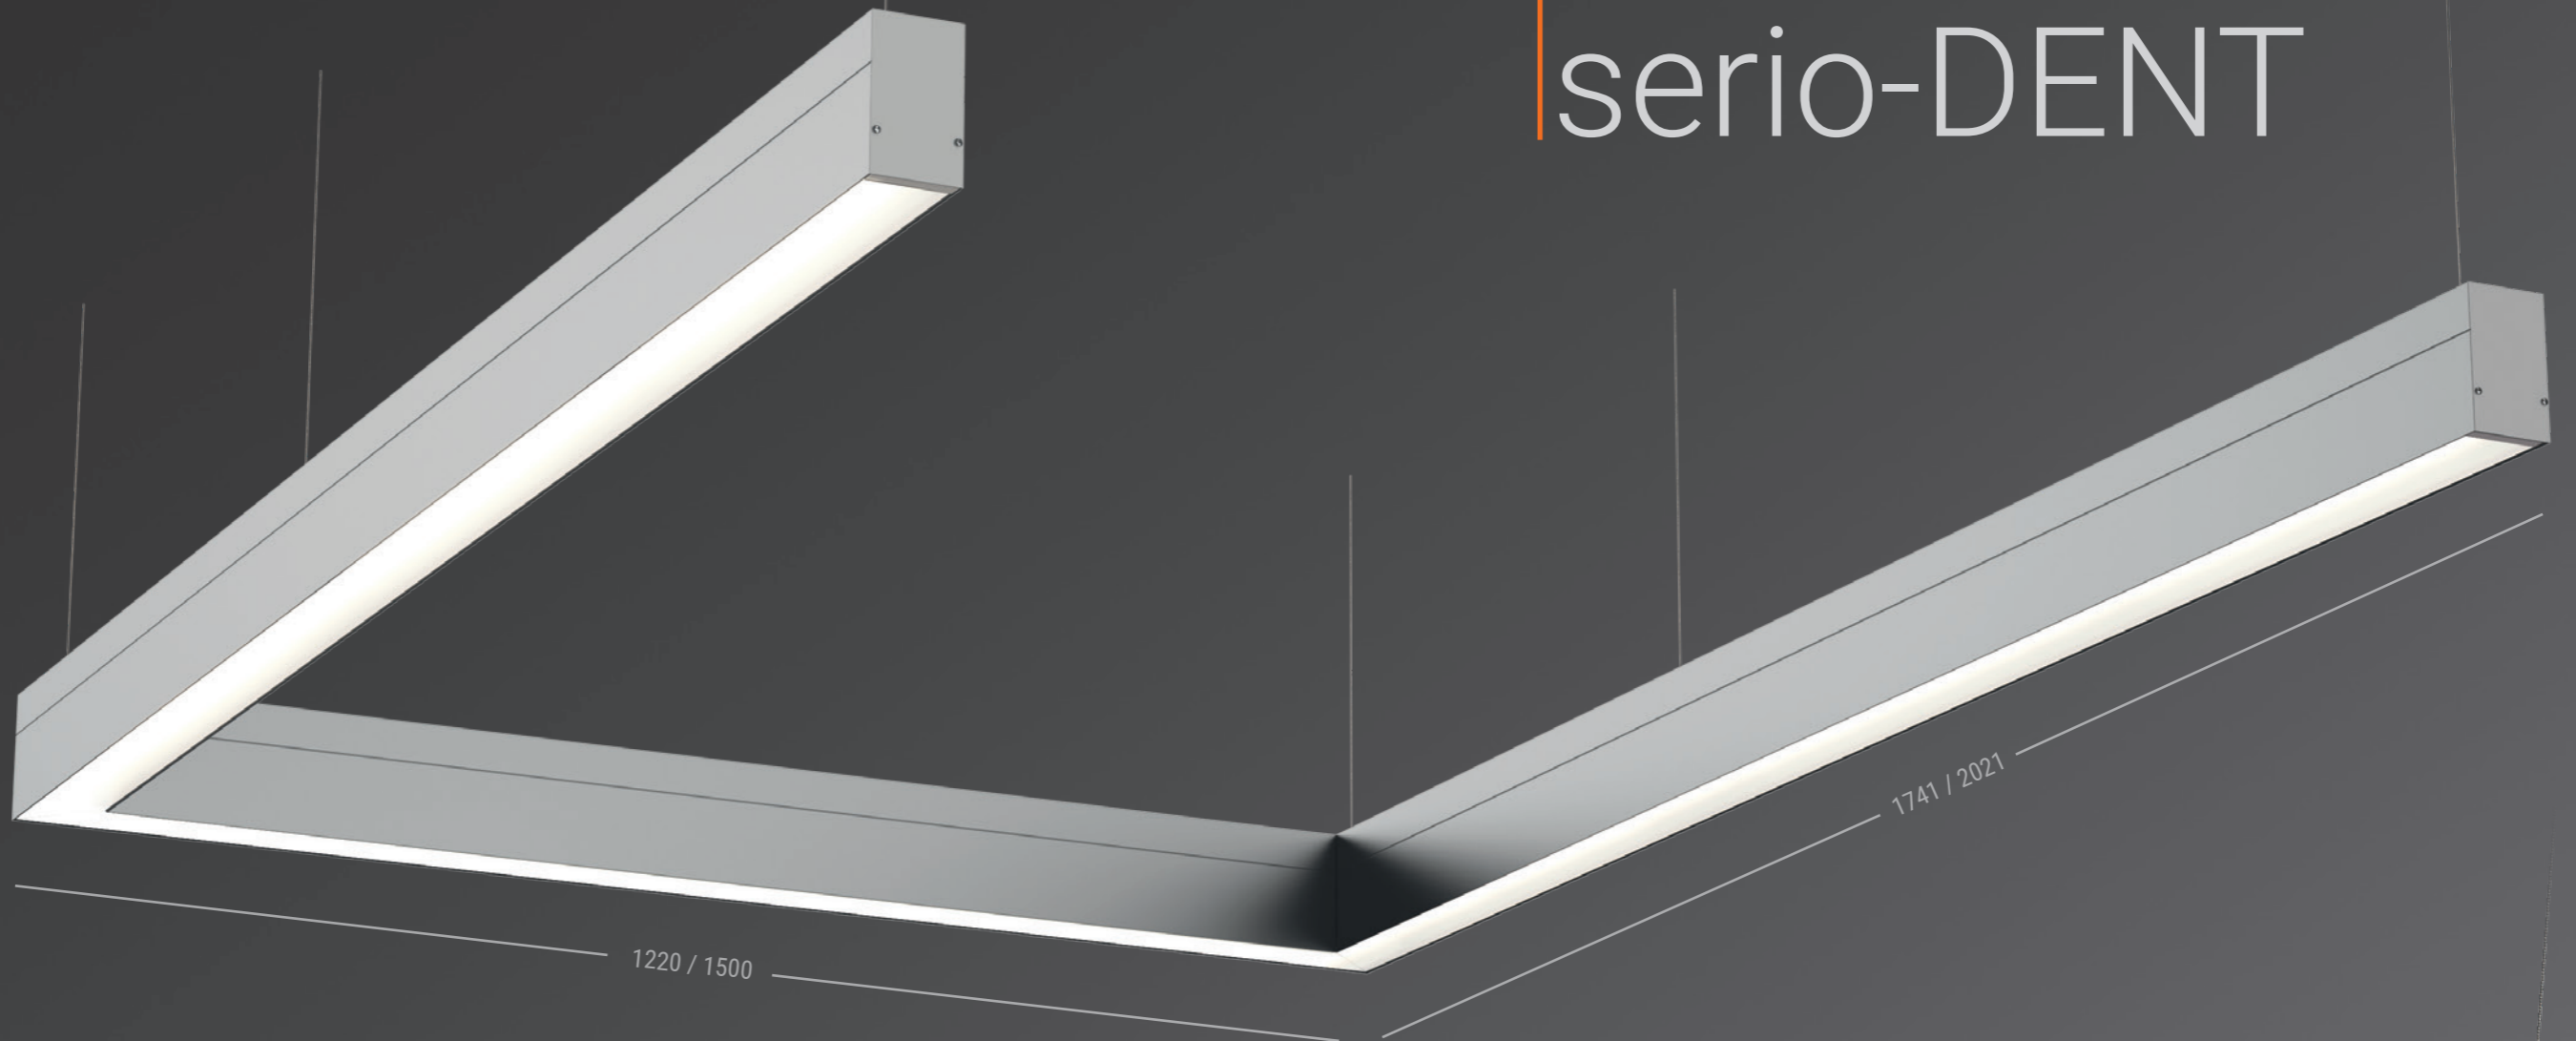

**lichtwerk**  
inspired by light

serio - DENT

# serio-DENT

- Standard-compliant lighting for the patient area.
- Very good colour ratio index CRI  $\geq 90$ .
- Direct/indirect distribution, separately dimmable.
- Available in tunable white with an adjustable spectrum from 2700 - 6500 Kelvin.
- Luminaire can be controlled by CASAMBI via a canopy available as an accessory. Operation via free app and other system components.