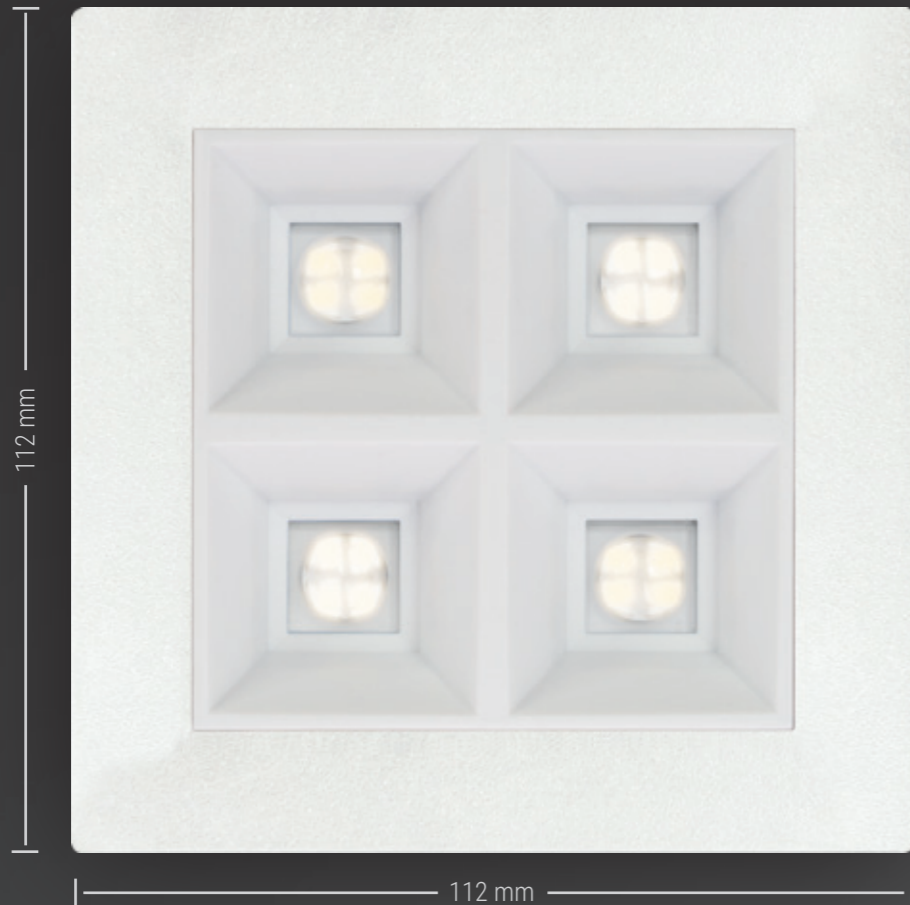

beo

Versatility triumphs

Highly efficient combination of micro-cell grid and application-specific lens technology.

This is beo

Fixing springs for toolless mounting.

Image 1:1