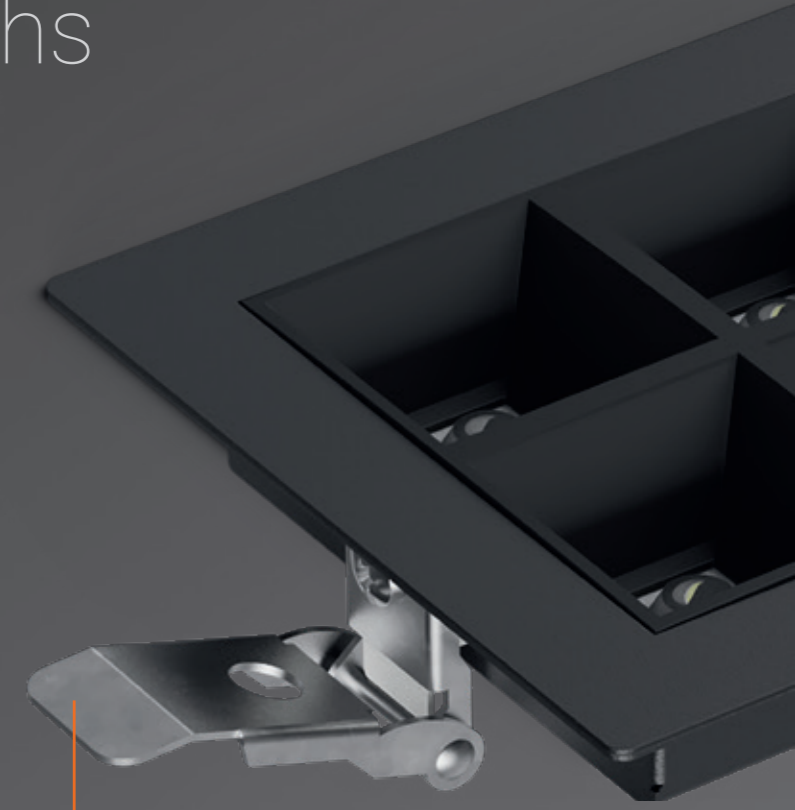

lichtwerk
inspired by light

beo

beo

Versatility triumphs

Highly efficient combination of micro-cell grid and application-specific lens technology.

This is beo

Fixing springs for toolless mounting.

Image 1:1

beo

our standard

Housing | Cell-grid

- | ■ traffic white | traffic white
- wa | si white aluminium | silver
- | ■ deep black | black

Housing

made of sheet steel.
Texture painted white aluminium (similar to RAL 9006), traffic white (similar to RAL 9016) or deep black (similar to RAL 9005).

+ Combinable with

Cell-grid

High quality micro cell-grid in silver, traffic white (similar RAL 9016) or black (similar RAL 9005).

your choice

Housing | Cell-grid

- | si traffic white | silver
- | ■ traffic white | black
- wa | ■ white aluminium | traffic white
- wa | ■ white aluminium | black
- | si black | silver
- | ■ black | traffic white

beo Light as desired

Highly efficient combination of micro-cell grid and application-specific lens technology.

beo-EOSTB

UGR19
3000
cd/m²

narrow-wide light distribution.
Suitable, for example, for computer
workstations and high rooms.