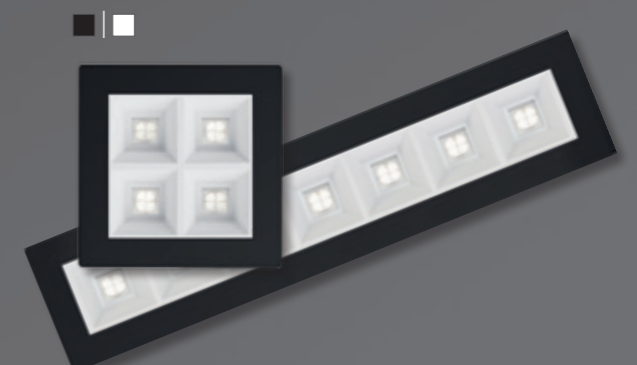

beo

our standard

Housing | Cell-grid

- | ■ traffic white | traffic white
- wa | si white aluminium | silver
- | ■ deep black | black

Housing

made of sheet steel.
Texture painted white aluminium (similar to RAL 9006), traffic white (similar to RAL 9016) or deep black (similar to RAL 9005).

+ Combinable with

Cell-grid

High quality micro cell-grid in silver, traffic white (similar RAL 9016) or black (similar RAL 9005).

your choice

Housing | Cell-grid

- | si traffic white | silver
- | ■ traffic white | black
- wa | ■ white aluminium | traffic white
- wa | ■ white aluminium | black
- | si black | silver
- | ■ black | traffic white

beo Light as desired

Highly efficient combination of micro-cell grid and application-specific lens technology.

beo-EOSTB

UGR19
3000
cd/m²

narrow-wide light distribution.
Suitable, for example, for computer
workstations and high rooms.