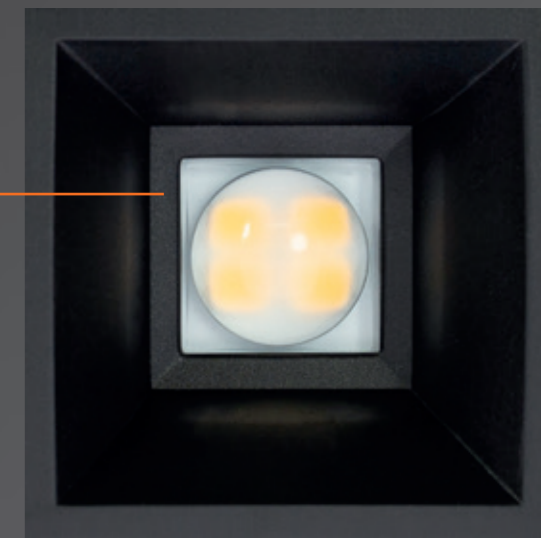

beo

our standard

Housing | Cell-grid

- | ■ traffic white | traffic white
- wa | si white aluminium | silver
- | ■ deep black | black

Housing

made of sheet steel.
Texture painted white aluminium (similar to RAL 9006), traffic white (similar to RAL 9016) or deep black (similar to RAL 9005).

+ Combinable with

Cell-grid

High quality micro cell-grid in silver, traffic white (similar RAL 9016) or black (similar RAL 9005).

your choice

Housing | Cell-grid

- | si traffic white | silver
- | ■ traffic white | black
- wa | ■ white aluminium | traffic white
- wa | ■ white aluminium | black
- | si black | silver
- | ■ black | traffic white

beo Light as desired

Highly efficient combination of micro-cell grid and application-specific lens technology.

beo-EOSTB

UGR19
3000
cd/m²

narrow-wide light distribution.
Suitable, for example, for computer
workstations and high rooms.

UGR19

3000
cd/m²

-EOSTB narrow-wide light distribution 50°

Narrow-wide light distribution
for office areas and for
Accentuation.

-EOSB wide light distribution

80°

Homogeneous, wide-area basic
illumination in e.g. administration,
education, store, gastronomy.