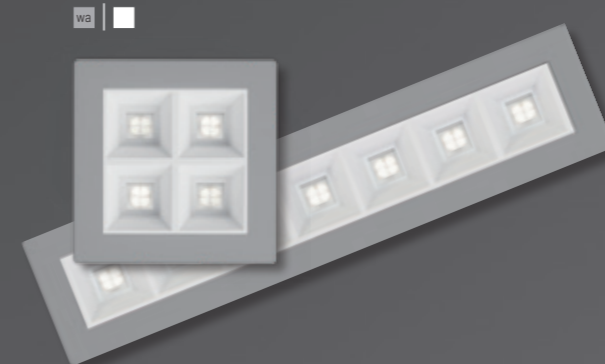

lichtwerk
inspired by light

beo

beo

Versatility triumphs

Highly efficient combination of micro-cell grid and application-specific lens technology.

This is beo

Fixing springs for toolless mounting.

Image 1:1

beo

our standard

Housing | Cell-grid

- | ■ traffic white | traffic white
- wa | si white aluminium | silver
- | ■ deep black | black

Housing

made of sheet steel.
Texture painted white aluminium (similar to RAL 9006), traffic white (similar to RAL 9016) or deep black (similar to RAL 9005).

+ Combinable with

Cell-grid

High quality micro cell-grid in silver, traffic white (similar RAL 9016) or black (similar RAL 9005).

your choice

Housing | Cell-grid

- | si traffic white | silver
- | ■ traffic white | black
- wa | ■ white aluminium | traffic white
- wa | ■ white aluminium | black
- | si black | silver
- | ■ black | traffic white

beo Light as desired

Highly efficient combination of micro-cell grid and application-specific lens technology.

beo-EOSTB

UGR19
3000
cd/m²

narrow-wide light distribution.
Suitable, for example, for computer
workstations and high rooms.