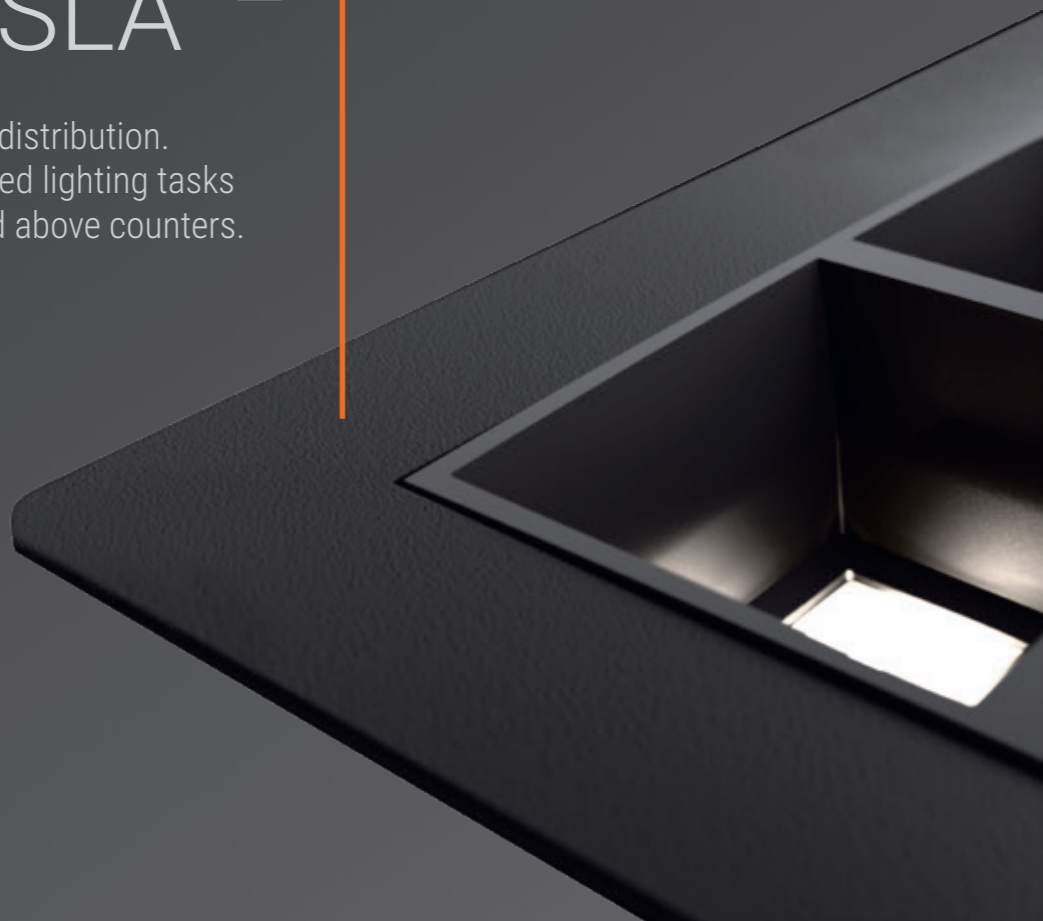

-EOSLA linear asymmetric light distribution 40x70°

Linear asymmetric light distribution
for corridors, tables, peripheral
areas.

beo-EOSLA

linear asymmetric light distribution.
For longitudinally oriented lighting tasks
such as in corridors and above counters.