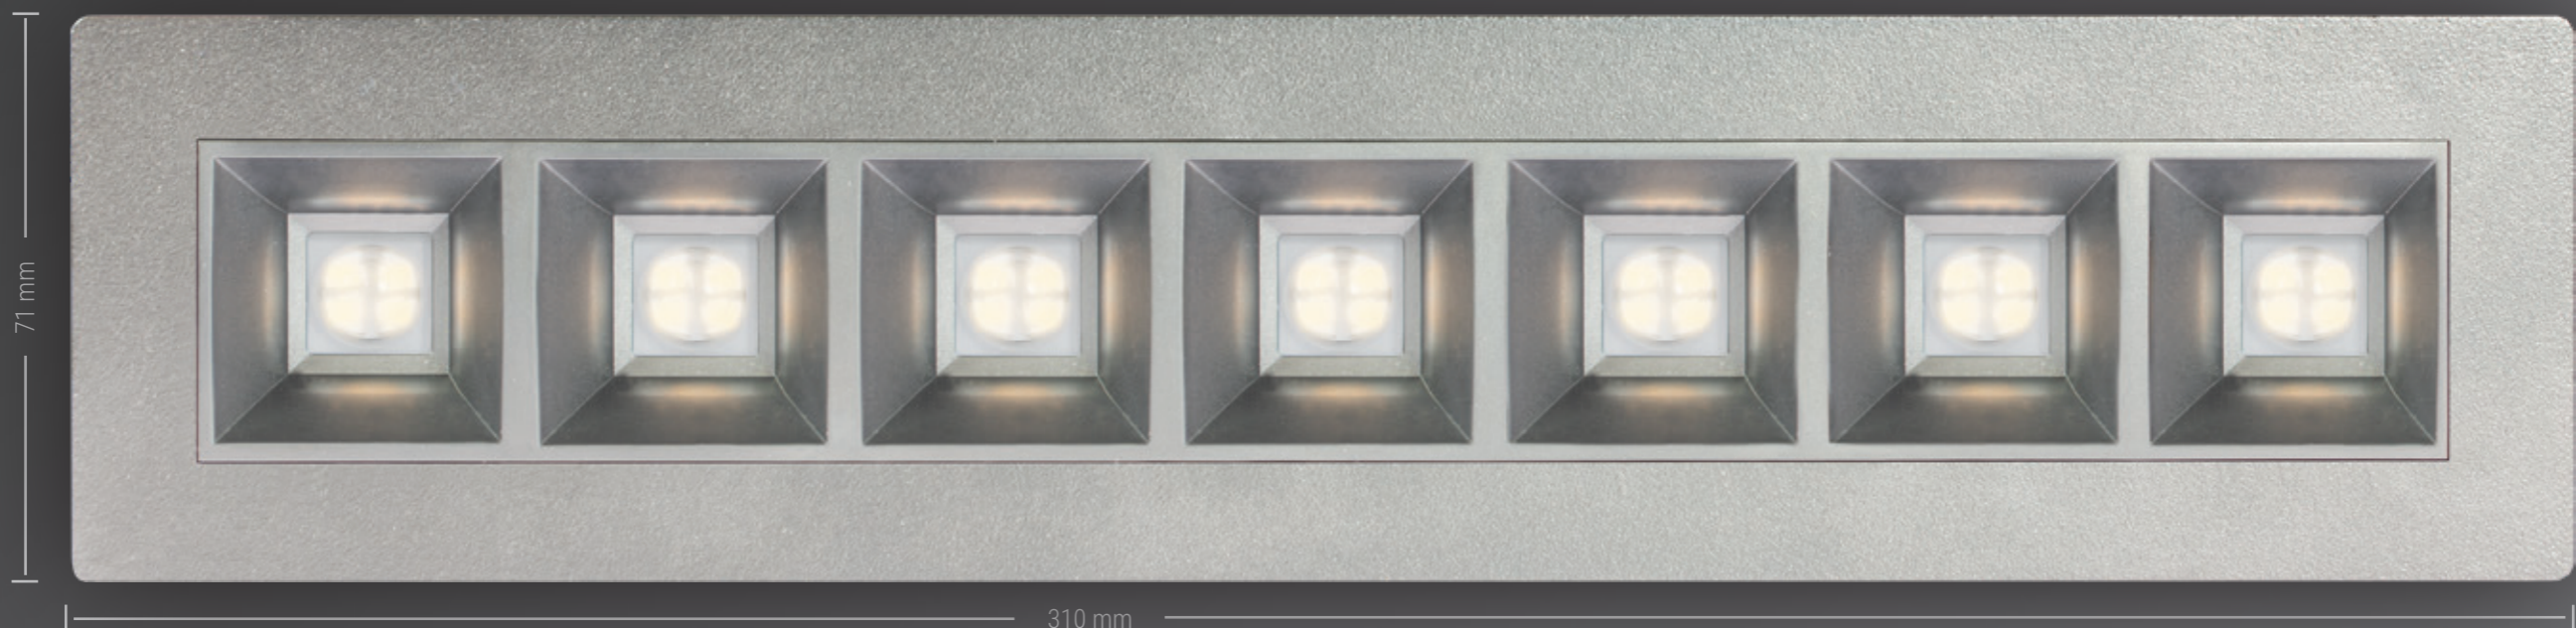

lichtwerk
inspired by light

beo

beo

Versatility triumphs

Highly efficient combination of micro-cell grid and application-specific lens technology.

This is beo

Fixing springs for toolless mounting.

Image 1:1

beo

our standard

Housing | Cell-grid

- | ■ traffic white | traffic white
- wa | si white aluminium | silver
- | ■ deep black | black

Housing

made of sheet steel.
Texture painted white aluminium (similar to RAL 9006), traffic white (similar to RAL 9016) or deep black (similar to RAL 9005).

+ Combinable with

Cell-grid

High quality micro cell-grid in silver, traffic white (similar RAL 9016) or black (similar RAL 9005).

your choice

Housing | Cell-grid

- | si traffic white | silver
- | ■ traffic white | black
- wa | ■ white aluminium | traffic white
- wa | ■ white aluminium | black
- | si black | silver
- | ■ black | traffic white

beo Light as desired

Highly efficient combination of micro-cell grid and application-specific lens technology.

beo-EOSTB

UGR19
3000
cd/m²

narrow-wide light distribution.
Suitable, for example, for computer
workstations and high rooms.