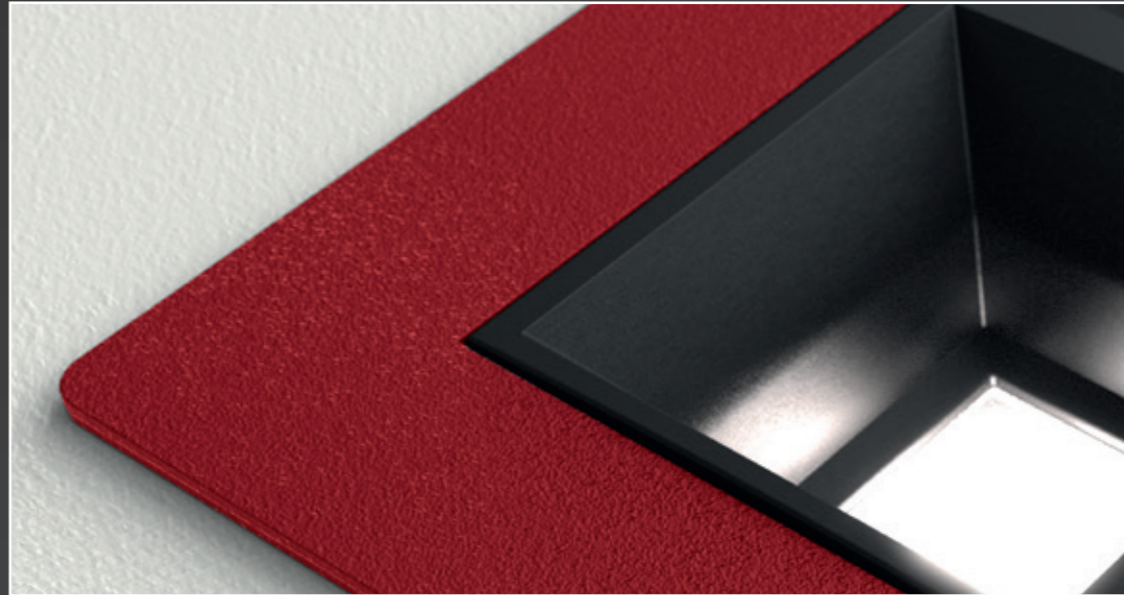

beo

Texture painted

- dirt resistant
- high scratch resistance
- matt appearance

You like it colorful? Contact us.

Here is the color palette of our fine textured paints:

 RAL 1001	 RAL 1003	 RAL 1013	 RAL 1015	 RAL 1018
 RAL 1021	 RAL 1028	 RAL 2002	 RAL 2003	 RAL 2004
 RAL 2009	 RAL 2011	 RAL 3000	 RAL 3001	 RAL 3002
 RAL 3003	 RAL 3004	 RAL 3012	 RAL 3015	 RAL 3020
 RAL 4005	 RAL 5002	 RAL 5003	 RAL 5005	 RAL 5010
 RAL 5012	 RAL 5015	 RAL 5017	 RAL 5021	 RAL 5024
 RAL 6005	 RAL 6009	 RAL 6016	 RAL 6018	 RAL 6021
 RAL 6024	 RAL 6026	 RAL 6028	 RAL 6034	 RAL 7001
 RAL 7005	 RAL 7011	 RAL 7012	 RAL 7015	 RAL 7016
 RAL 7021	 RAL 7024	 RAL 7030	 RAL 7035	 RAL 7037
 RAL 7039	 RAL 8001	 RAL 8002	 RAL 8012	 RAL 8017
 RAL 8019	 RAL 9001	 RAL 9002	 RAL 9005	 RAL 9006
 RAL 9007	 RAL 9010	 RAL 9016	 RAL 9017