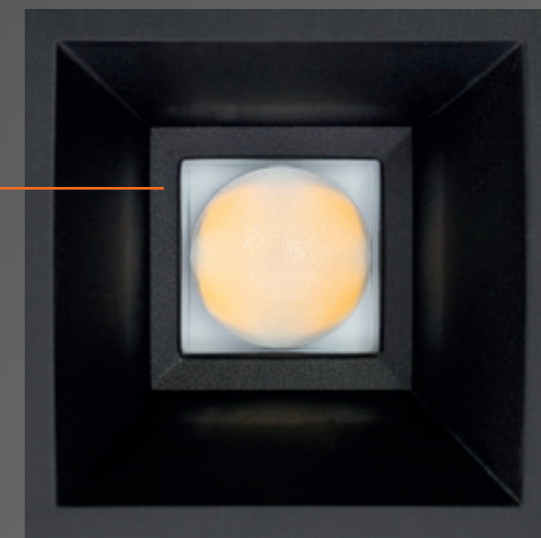

beo

our standard

Housing | Cell-grid

- | ■ traffic white | traffic white
- wa | si white aluminium | silver
- | ■ deep black | black

Housing

made of sheet steel.
Texture painted white aluminium (similar to RAL 9006), traffic white (similar to RAL 9016) or deep black (similar to RAL 9005).

beo Light as desired

Highly efficient combination of micro-cell grid and application-specific lens technology.

beo-EOSTB

UGR19
3000
cd/m²

narrow-wide light distribution.
Suitable, for example, for computer
workstations and high rooms.

UGR19

3000
cd/m²

-EOSTB narrow-wide light distribution 50°

Narrow-wide light distribution
for office areas and for
Accentuation.

-EOSB wide light distribution

80°

Homogeneous, wide-area basic
illumination in e.g. administration,
education, store, gastronomy.

-EOSLA linear asymmetric light distribution 40x70°

Linear asymmetric light distribution
for corridors, tables, peripheral
areas.

beo-EOSLA

linear asymmetric light distribution.
For longitudinally oriented lighting tasks
such as in corridors and above counters.