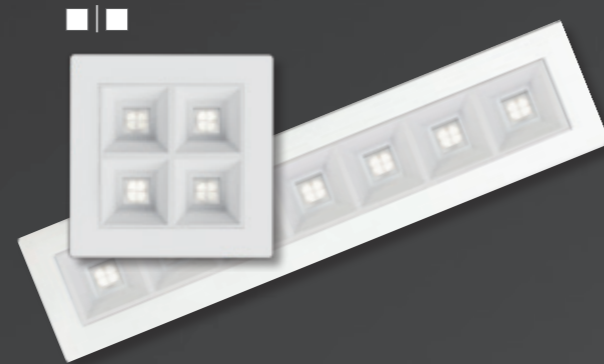

lichtwerk
inspired by light

beo

beo

Versatility triumphs

Highly efficient combination of micro-cell grid and application-specific lens technology.

This is beo

Fixing springs for toolless mounting.

Image 1:1

beo

our standard

Housing | Cell-grid

- | ■ traffic white | traffic white
- wa | si white aluminium | silver
- | ■ deep black | black

Housing

made of sheet steel.
Texture painted white aluminium (similar to RAL 9006), traffic white (similar to RAL 9016) or deep black (similar to RAL 9005).

+ Combinable with

Cell-grid

High quality micro cell-grid in silver, traffic white (similar RAL 9016) or black (similar RAL 9005).

your choice

Housing | Cell-grid

- | si traffic white | silver
- | ■ traffic white | black
- wa | ■ white aluminium | traffic white
- wa | ■ white aluminium | black
- | si black | silver
- | ■ black | traffic white

beo Light as desired

Highly efficient combination of micro-cell grid and application-specific lens technology.

beo-EOSTB

UGR19
3000
cd/m²

narrow-wide light distribution.
Suitable, for example, for computer
workstations and high rooms.