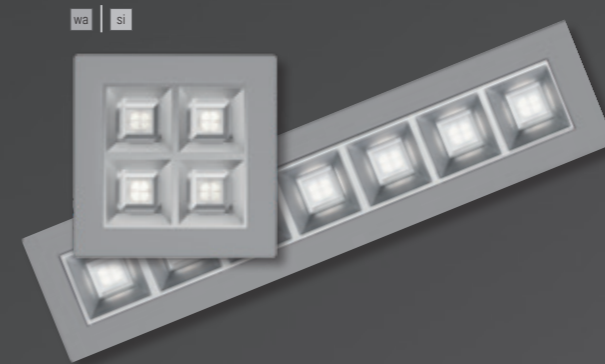

lichtwerk
inspired by light

beo

beo

Versatility triumphs

Highly efficient combination of micro-cell grid and application-specific lens technology.

This is beo

Fixing springs for toolless mounting.

Image 1:1

beo

our standard

Housing | Cell-grid

- | ■ traffic white | traffic white
- wa | si white aluminium | silver
- | ■ deep black | black

Housing

made of sheet steel.
Texture painted white aluminium (similar to RAL 9006), traffic white (similar to RAL 9016) or deep black (similar to RAL 9005).

+ Combinable with

Cell-grid

High quality micro cell-grid in silver, traffic white (similar RAL 9016) or black (similar RAL 9005).

your choice

Housing | Cell-grid

- | si traffic white | silver
- | ■ traffic white | black
- wa | ■ white aluminium | traffic white
- wa | ■ white aluminium | black
- | si black | silver
- | ■ black | traffic white

beo Light as desired

Highly efficient combination of micro-cell grid and application-specific lens technology.

beo-EOSTB

UGR19
3000
cd/m²

narrow-wide light distribution.
Suitable, for example, for computer
workstations and high rooms.