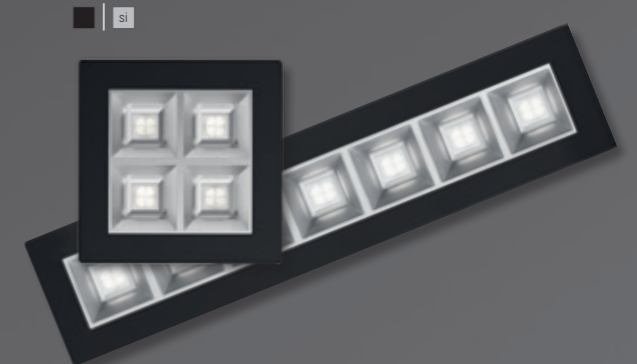

lichtwerk
inspired by light

beo

beo

Versatility triumphs

Highly efficient combination of micro-cell grid and application-specific lens technology.

This is beo

Fixing springs for toolless mounting.

Image 1:1

beo

our standard

Housing | Cell-grid

- | ■ traffic white | traffic white
- wa | si white aluminium | silver
- | ■ deep black | black

Housing

made of sheet steel.
Texture painted white aluminium (similar to RAL 9006), traffic white (similar to RAL 9016) or deep black (similar to RAL 9005).

+ Combinable with

Cell-grid

High quality micro cell-grid in silver, traffic white (similar RAL 9016) or black (similar RAL 9005).

your choice

Housing | Cell-grid

- | si traffic white | silver
- | ■ traffic white | black
- wa | ■ white aluminium | traffic white
- wa | ■ white aluminium | black
- | si black | silver
- | ■ black | traffic white

beo Light as desired

Highly efficient combination of micro-cell grid and application-specific lens technology.

beo-EOSTB

UGR19
3000
cd/m²

narrow-wide light distribution.
Suitable, for example, for computer
workstations and high rooms.