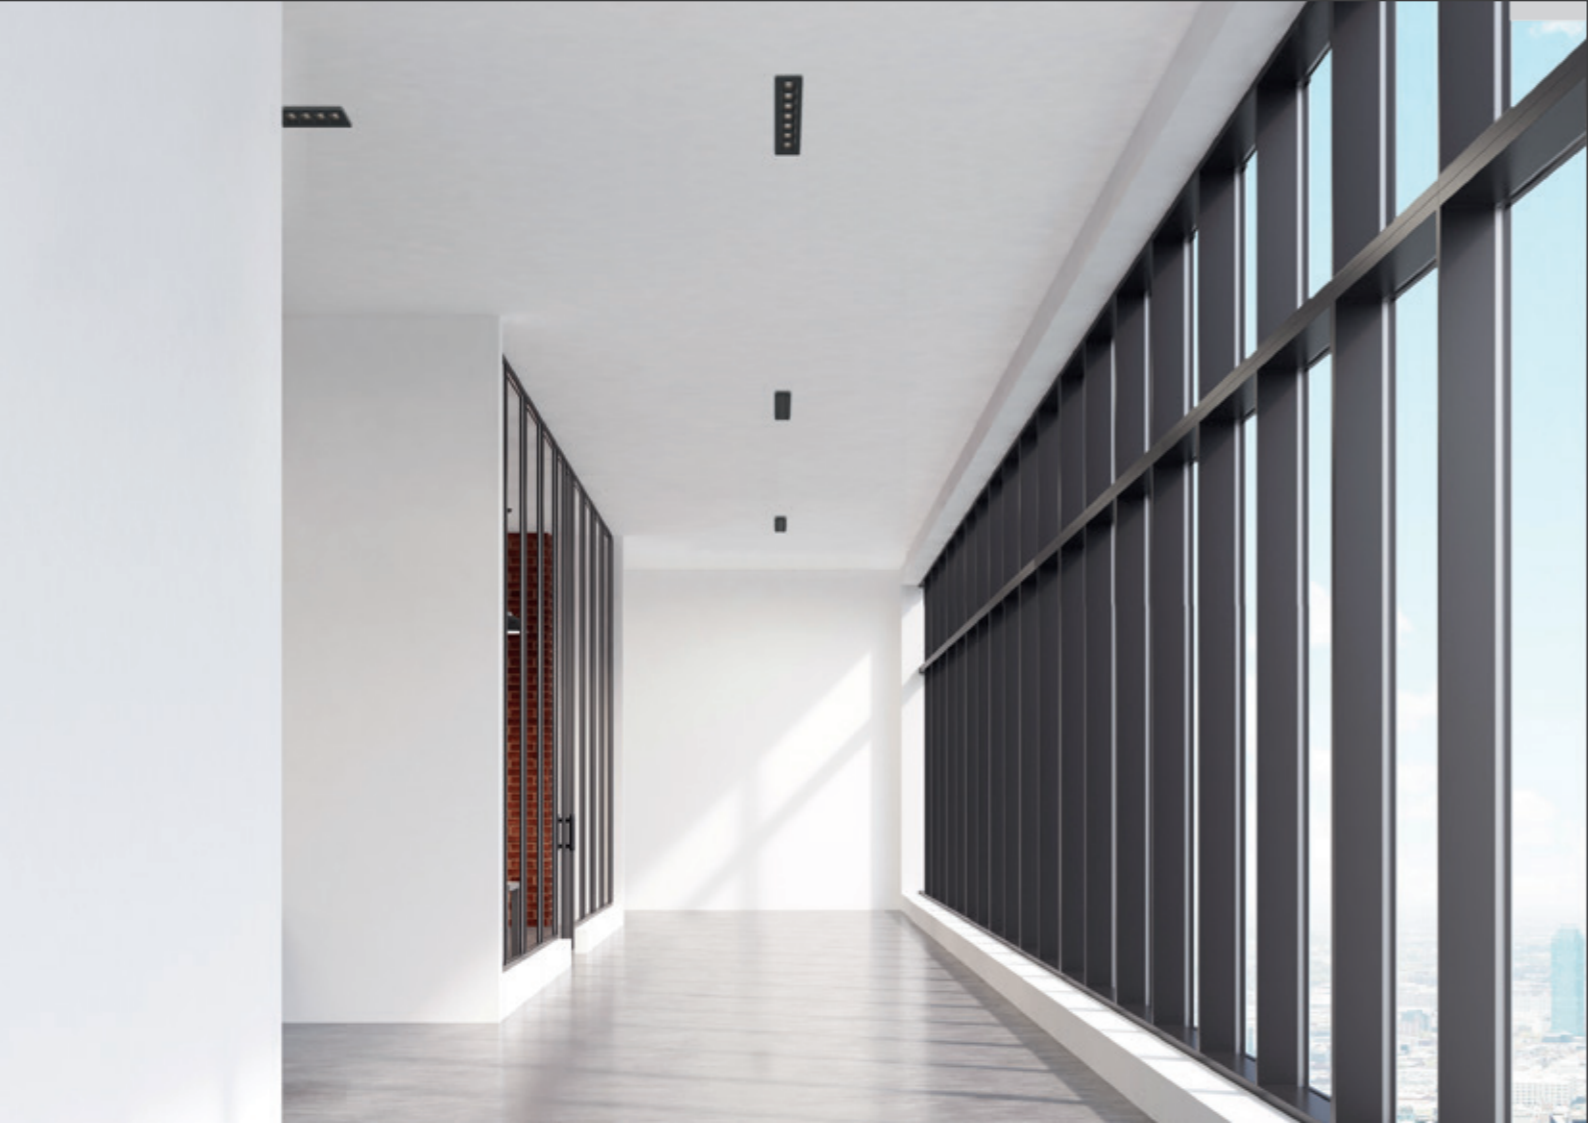

-EOSLA linear asymmetric light distribution 40x70°

Linear asymmetric light distribution
for corridors, tables, peripheral
areas.

beo-EOSLA

linear asymmetric light distribution.
For longitudinally oriented lighting tasks
such as in corridors and above counters.