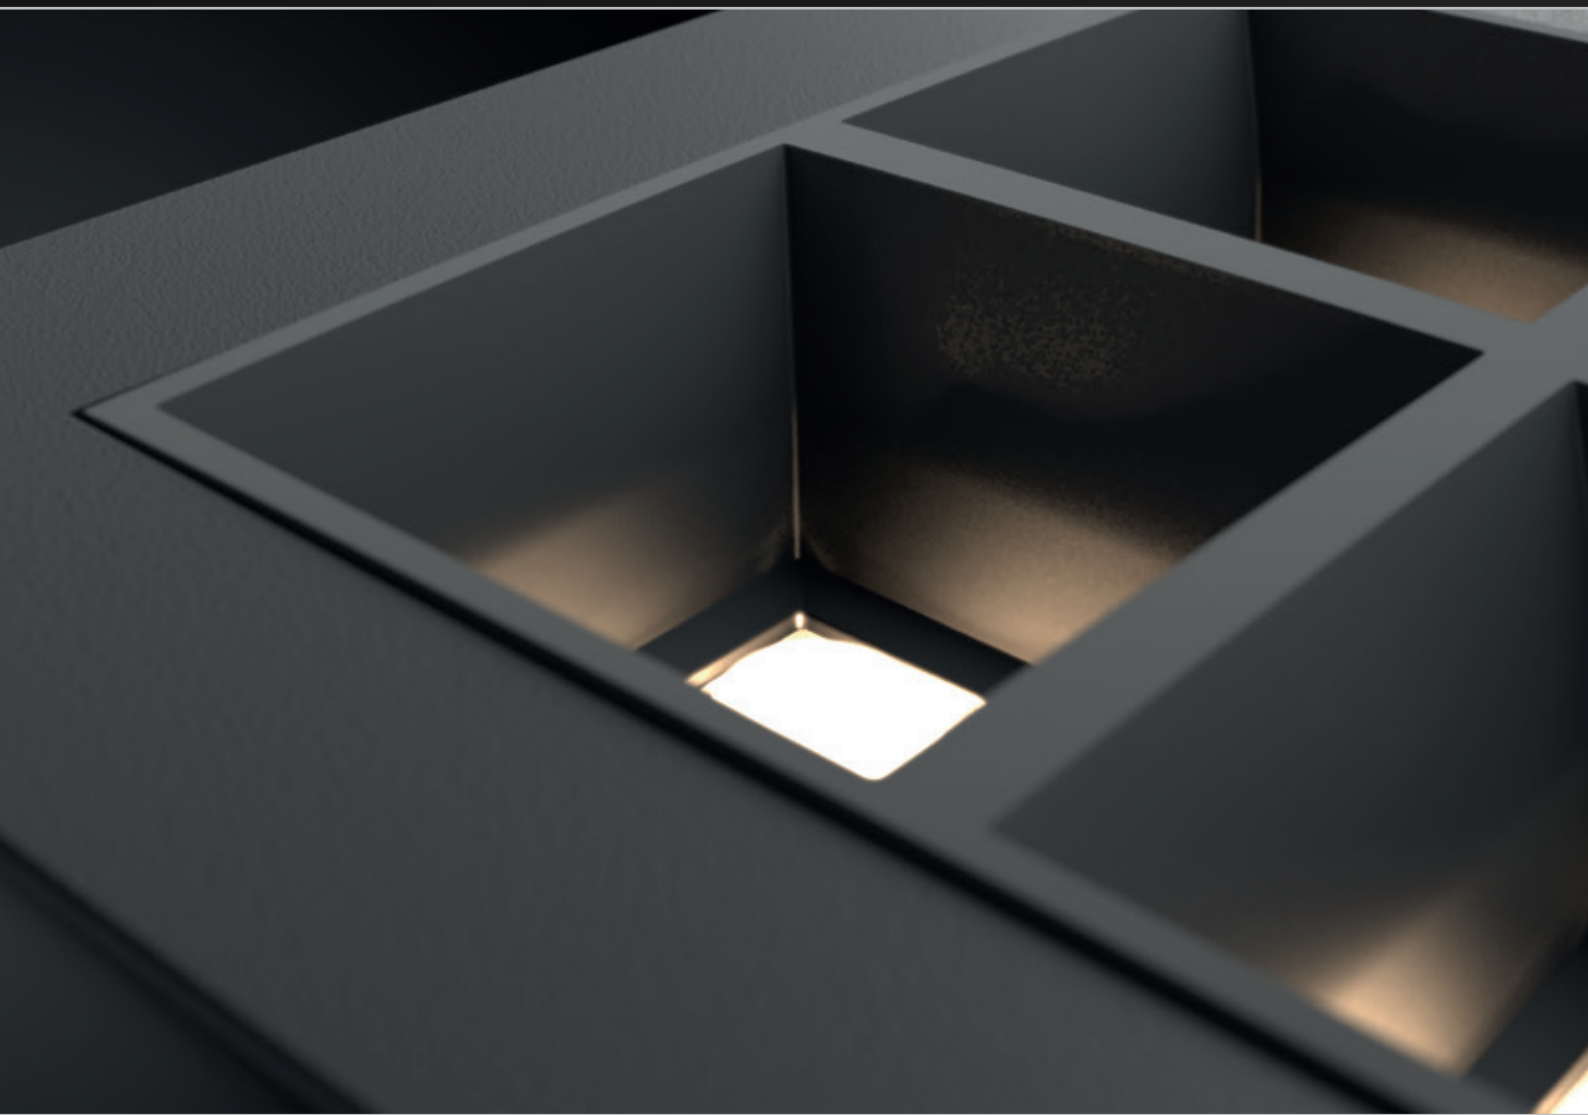

lichtwerk
inspired by light

beo

beo

Versatility triumphs

Highly efficient combination of micro-cell grid and application-specific lens technology.

This is beo

Fixing springs for toolless mounting.

Image 1:1

beo

our standard

Housing | Cell-grid

- | ■ traffic white | traffic white
- wa | si white aluminium | silver
- | ■ deep black | black

Housing

made of sheet steel.
Texture painted white aluminium (similar to RAL 9006), traffic white (similar to RAL 9016) or deep black (similar to RAL 9005).

+ Combinable with

Cell-grid

High quality micro cell-grid in silver, traffic white (similar RAL 9016) or black (similar RAL 9005).

your choice

Housing | Cell-grid

- | si traffic white | silver
- | ■ traffic white | black
- wa | ■ white aluminium | traffic white
- wa | ■ white aluminium | black
- | si black | silver
- | ■ black | traffic white

beo Light as desired

Highly efficient combination of micro-cell grid and application-specific lens technology.

beo-EOSTB

UGR19
3000
cd/m²

narrow-wide light distribution.
Suitable, for example, for computer
workstations and high rooms.