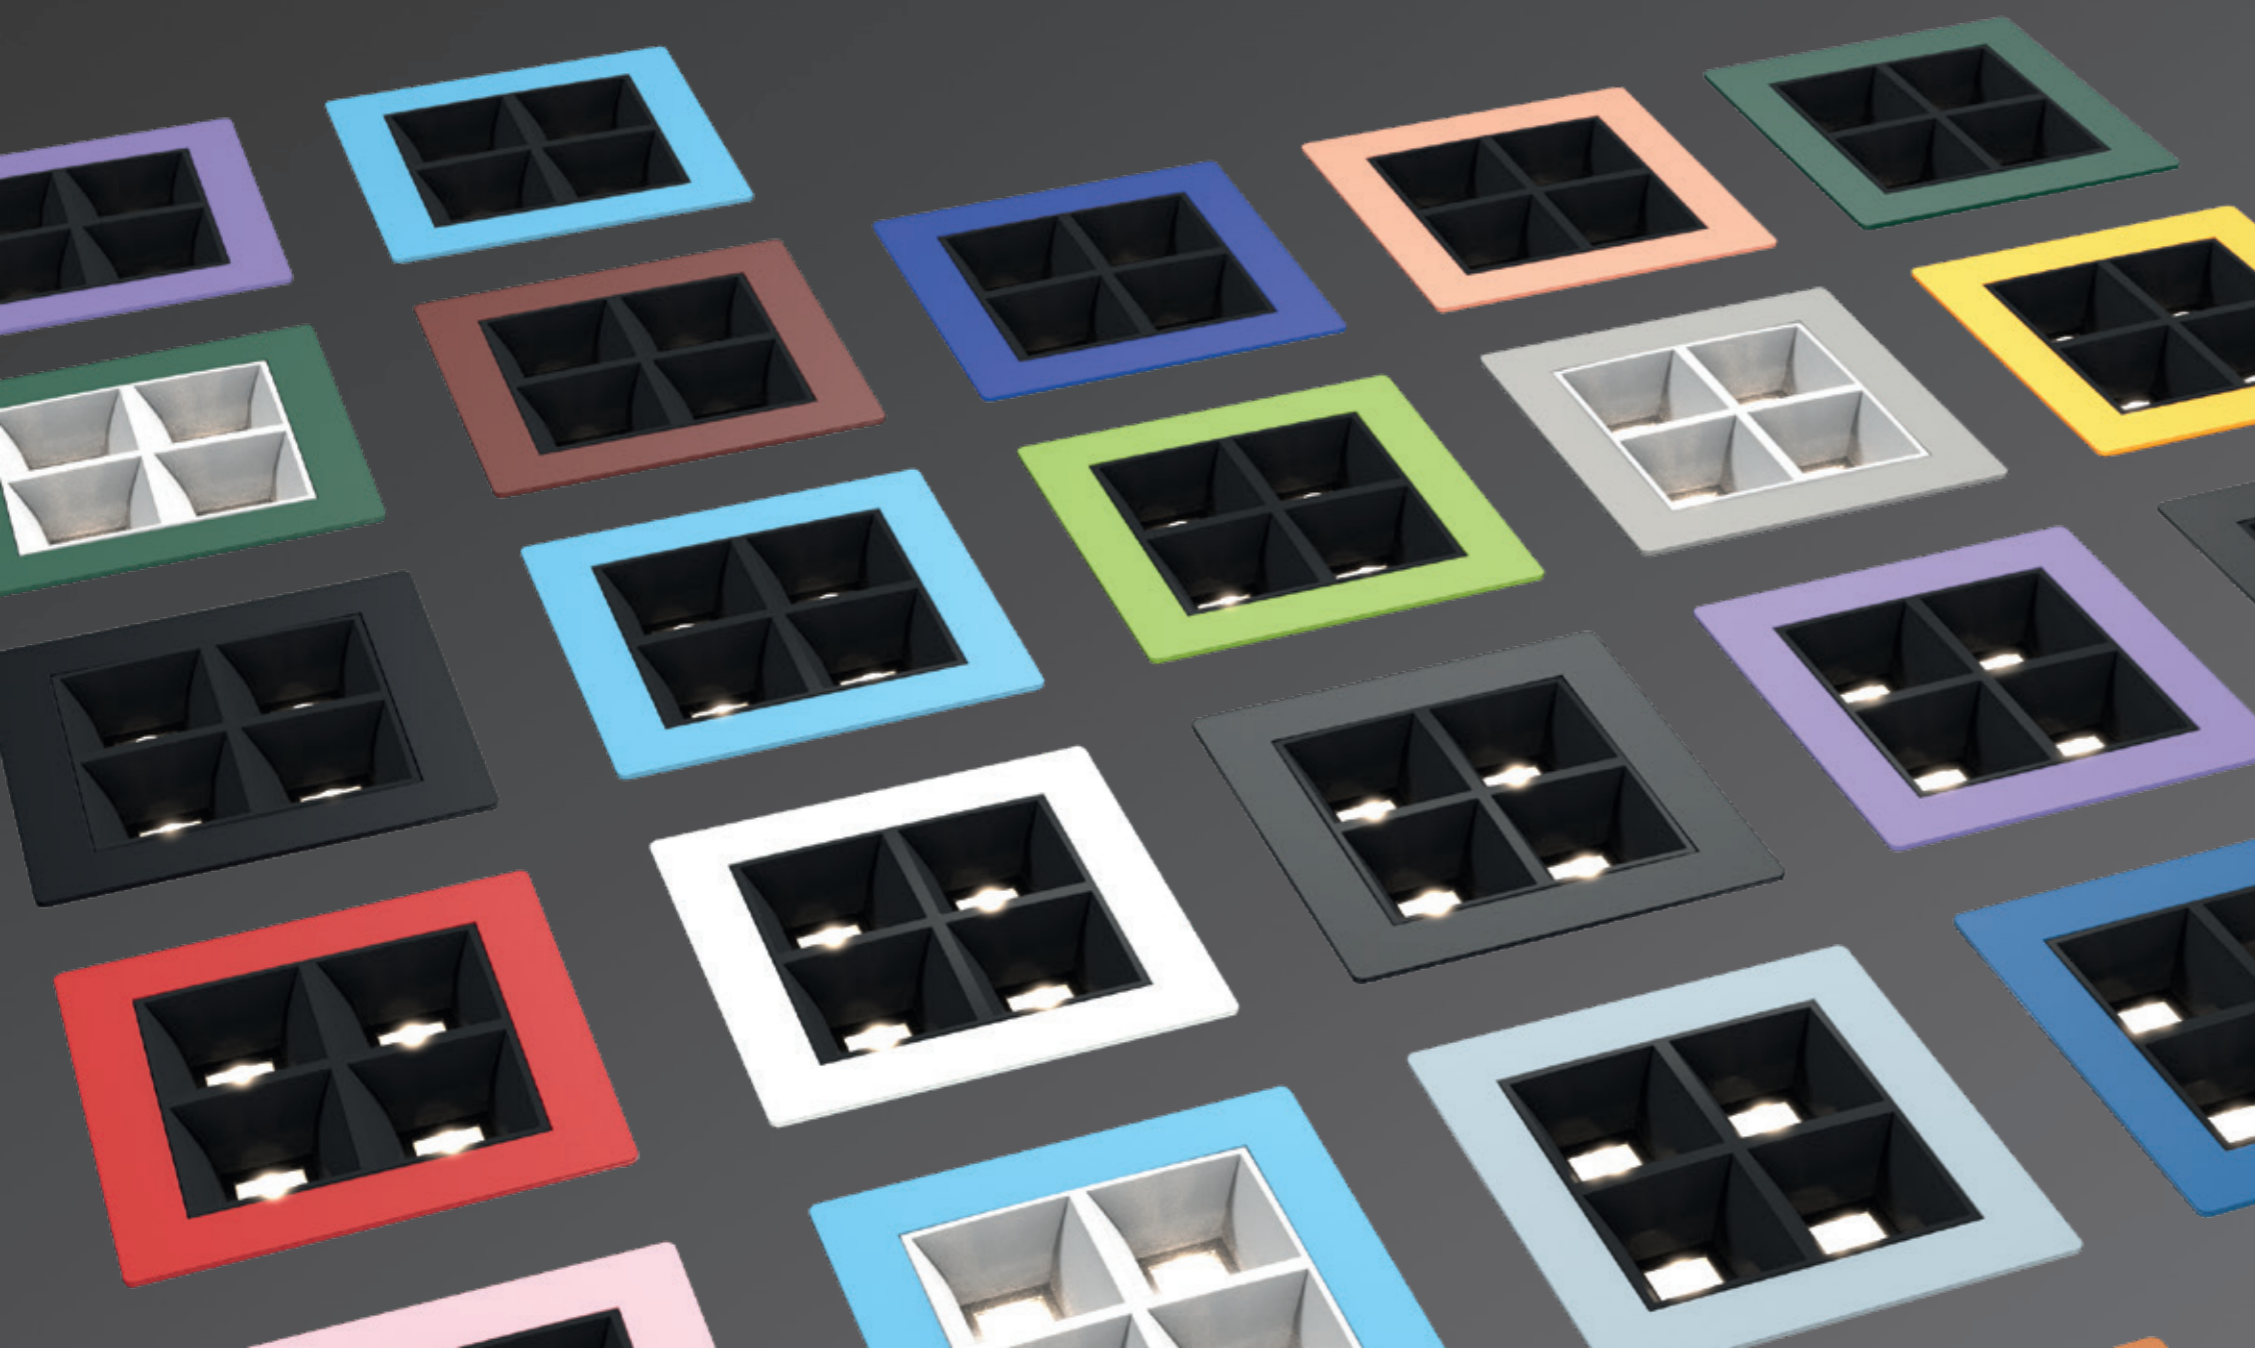

beo

our standard

Housing | Cell-grid

- | ■ traffic white | traffic white
- wa | si white aluminium | silver
- | ■ deep black | black

Housing

made of sheet steel.
Texture painted white aluminium (similar to RAL 9006), traffic white (similar to RAL 9016) or deep black (similar to RAL 9005).

beo Light as desired

Highly efficient combination of micro-cell grid and application-specific lens technology.

beo-EOSTB

UGR19
3000
cd/m²

narrow-wide light distribution.
Suitable, for example, for computer
workstations and high rooms.

-EOSLA linear asymmetric light distribution 40x70°

Linear asymmetric light distribution
for corridors, tables, peripheral
areas.

beo-EOSLA

linear asymmetric light distribution.
For longitudinally oriented lighting tasks
such as in corridors and above counters.

beo

Texture painted

- dirt resistant
- high scratch resistance
- matt appearance

You like it colorful? Contact us.

Here is the color palette of our fine textured paints:

 RAL 1001	 RAL 1003	 RAL 1013	 RAL 1015	 RAL 1018
 RAL 1021	 RAL 1028	 RAL 2002	 RAL 2003	 RAL 2004
 RAL 2009	 RAL 2011	 RAL 3000	 RAL 3001	 RAL 3002
 RAL 3003	 RAL 3004	 RAL 3012	 RAL 3015	 RAL 3020
 RAL 4005	 RAL 5002	 RAL 5003	 RAL 5005	 RAL 5010
 RAL 5012	 RAL 5015	 RAL 5017	 RAL 5021	 RAL 5024
 RAL 6005	 RAL 6009	 RAL 6016	 RAL 6018	 RAL 6021
 RAL 6024	 RAL 6026	 RAL 6028	 RAL 6034	 RAL 7001
 RAL 7005	 RAL 7011	 RAL 7012	 RAL 7015	 RAL 7016
 RAL 7021	 RAL 7024	 RAL 7030	 RAL 7035	 RAL 7037
 RAL 7039	 RAL 8001	 RAL 8002	 RAL 8012	 RAL 8017
 RAL 8019	 RAL 9001	 RAL 9002	 RAL 9005	 RAL 9006
 RAL 9007	 RAL 9010	 RAL 9016	 RAL 9017	