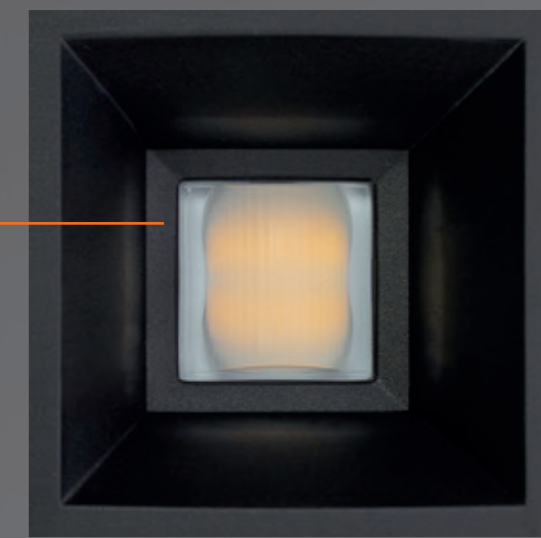

beo

our standard

Housing | Cell-grid

- | ■ traffic white | traffic white
- wa | si white aluminium | silver
- | ■ deep black | black

Housing

made of sheet steel.
Texture painted white aluminium (similar to RAL 9006), traffic white (similar to RAL 9016) or deep black (similar to RAL 9005).

beo Light as desired

Highly efficient combination of micro-cell grid and application-specific lens technology.

beo-EOSTB

UGR19
3000
cd/m²

narrow-wide light distribution.
Suitable, for example, for computer
workstations and high rooms.

UGR19

3000
cd/m²

-EOSTB narrow-wide light distribution 50°

Narrow-wide light distribution
for office areas and for
Accentuation.

-EOSB wide light distribution

80°

Homogeneous, wide-area basic
illumination in e.g. administration,
education, store, gastronomy.

-EOSLA linear asymmetric light distribution 40x70°

Linear asymmetric light distribution
for corridors, tables, peripheral
areas.

beo-EOSLA

linear asymmetric light distribution.
For longitudinally oriented lighting tasks
such as in corridors and above counters.